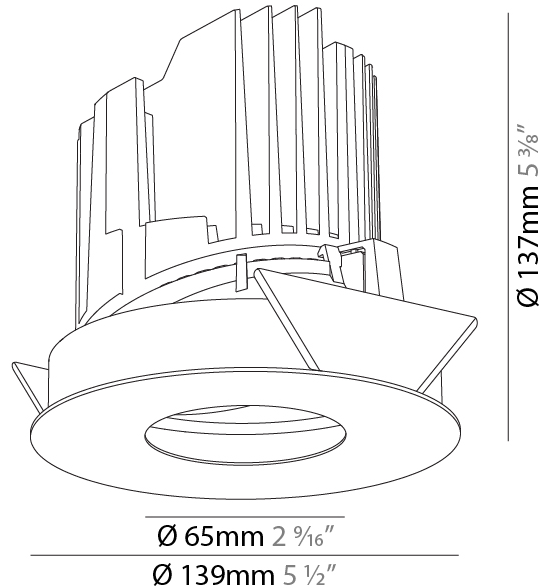

GENERAL

Series: Bioniq
Subseries: Bioniq Round Wallwash
Brand: Prolicht
Division: Architectural
Mounting Type: Recessed
Mounting Location: Ceiling
Subcategory: Downlight

PHYSICAL

Shape: Round
Diameter (mm): 139
Diameter (in): 5 1/2
Height (mm): 137
Height (in): 5 3/8
Ceiling Thickness (mm): 10 / 12.5 / 15 / 25
Ceiling Thickness (in): 3/8 or 1/2 or 9/16
Min. Recessing Depth (mm): 150
Min. Recessing Depth (in): 5 7/8
Light Distribution: Adjustable / Asymmetric
Weight (kg): 0.865
Weight (lbs): 1.9
Fixture Finish: SSR / BKV / CWI / CRY / HAB / UFT / ITA / RUA / FTG / MYG / LOD / PUS / FRO / FUP / KIA / POP / BLS / SPG / MEY / GOH / GUM / CHC / COM / ABZ / JAG / OBR / MOS / ROR
Fixture Material: Aluminum Die Cast
Cut-out Measurements: 130mm / 5 1/8"

OPTICAL

Reflector°: 20 / 25 / 40
Adjustability: Fixed

RATINGS AND CERTIFICATIONS

Certified By: Certified for North American Standards
IP rating: IP20

	130mm 5 1/8"	150mm 5 7/8"	10 15mm 3/8" 9/16"	30°	355°	
A						